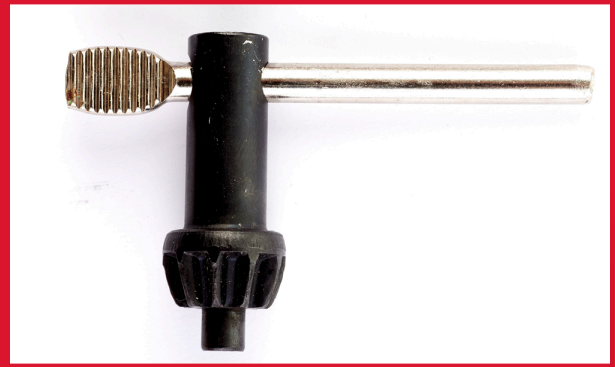

# Type J - 1 pc

## SPANNFUTTERSCHLÜSSEL

---

Article Number	48663240
Inhalt	1
Typ	J